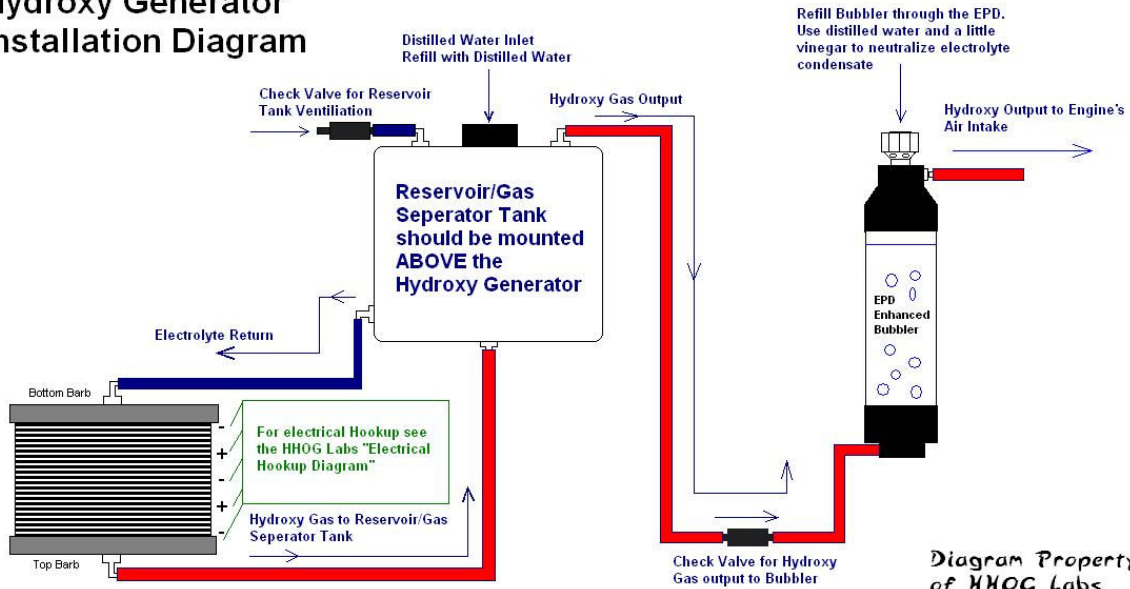

HHOG Labs Hydroxy Generator Installation Diagram

21 Plate Dry Cell (Top View)

www.HHOG Labs.com

Diagram Property of HHOG Labs
All rights reserved
HHO II
an HHOG Labs Cooperative