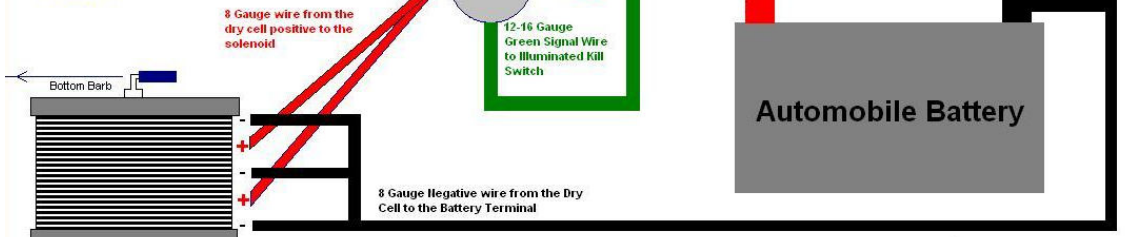

HHOG Labs Hydroxy Generator Installation Diagram

→ For plumbing hookup see the HHOG Labs Plumbing Installation Diagram

21 Plate Dry Cell (Top View)

www.HHOG Labs.com

Diagram Property of HHOG Labs
All rights reserved
HHO II
an HHOG Labs Cooperative