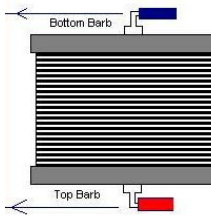

HHOG Labs Hydroxy Generator Installation Diagram

→ For plumbing hookup see the HHOG Labs Plumbing Installation Diagram

21 Plate Dry Cell (Top View)

For Upgraded Alternators!

Diagram Property of HHOG Labs
All rights reserve