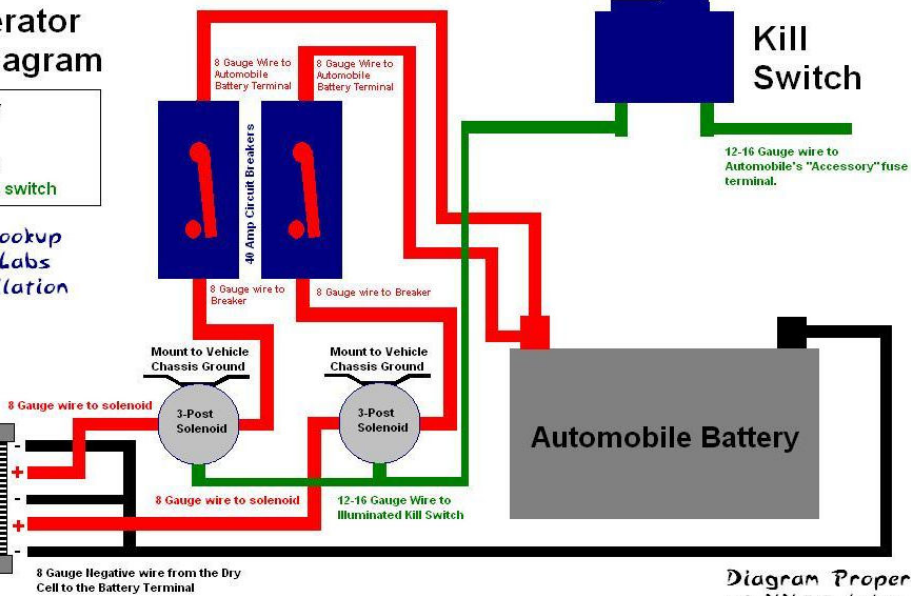

HHOG Labs Hydroxy Generator Installation Diagram

→ For plumbing hookup see the HHOG Labs Plumbing Installation Diagram

21 Plate Dry Cell (Top View)

For Upgraded Alternators!

Diagram Property of HHOG Labs
All rights reserve