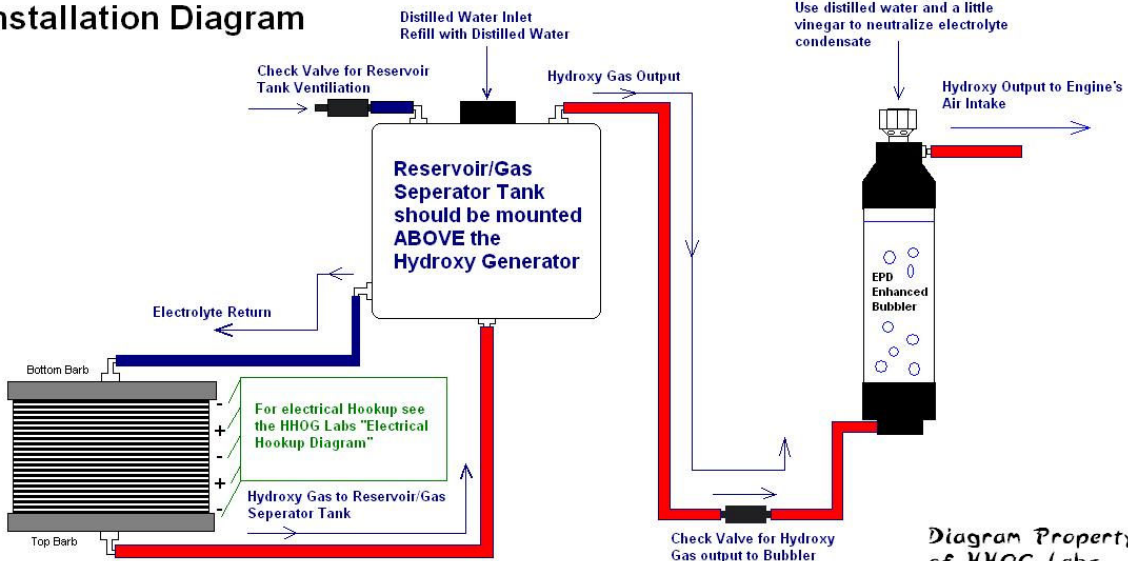

HHOG Labs Hydroxy Generator Installation Diagram

21 Plate Dry Cell (Top View)

Diagram Property of HHOG Labs
All rights reserve

www.HHOG Labs.com